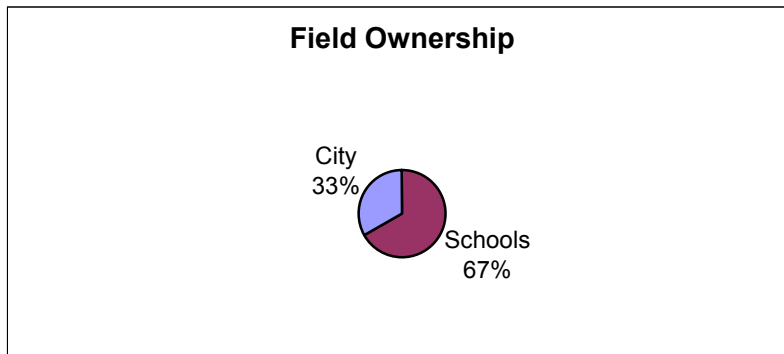

Appendix G: Field Data

Use of Fields in Shaker Heights

Introduction

In response to the public meetings and desire for new and improved fields, the City looked at the current usage of fields by the three main user groups: City Programs, Schools, and Independent Associations (including Shaker Youth Soccer and Shaker Baseball/Softball). The 2004 schedule was used to create the charts.