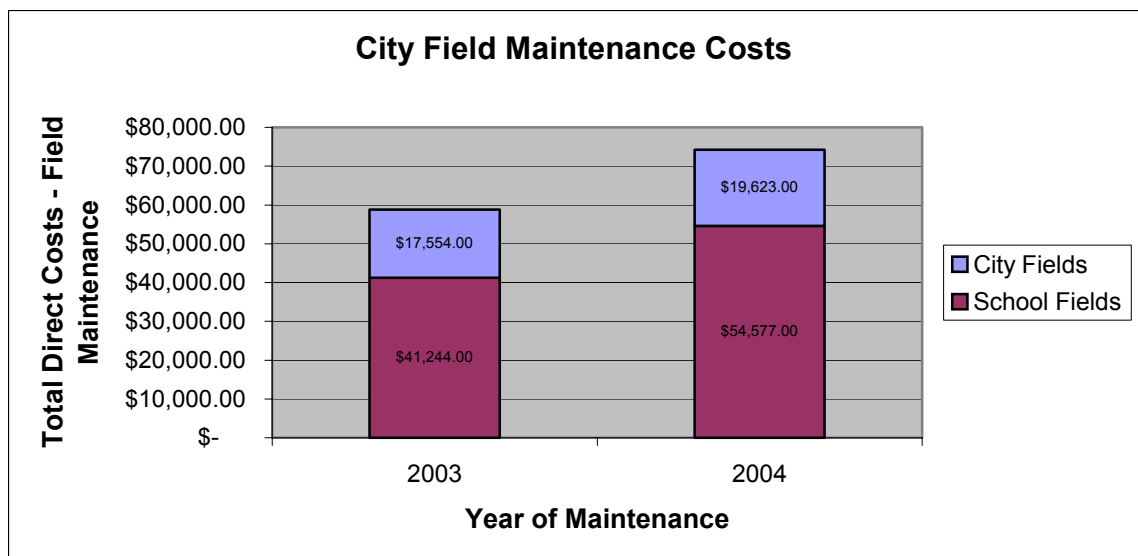

Schools = 10 fields	City = 5 fields
Boulevard	Chelton
High School Baseball Fields (I & II)	Chesterton
High School Football Field	Courtland
Lomond	Shaker Towne Center
Ludlow	Sussex
Mercer	
Middle School Lower	
Middle School Upper	
Onaway	
Woodbury