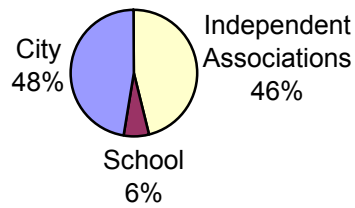

Use of City Fields